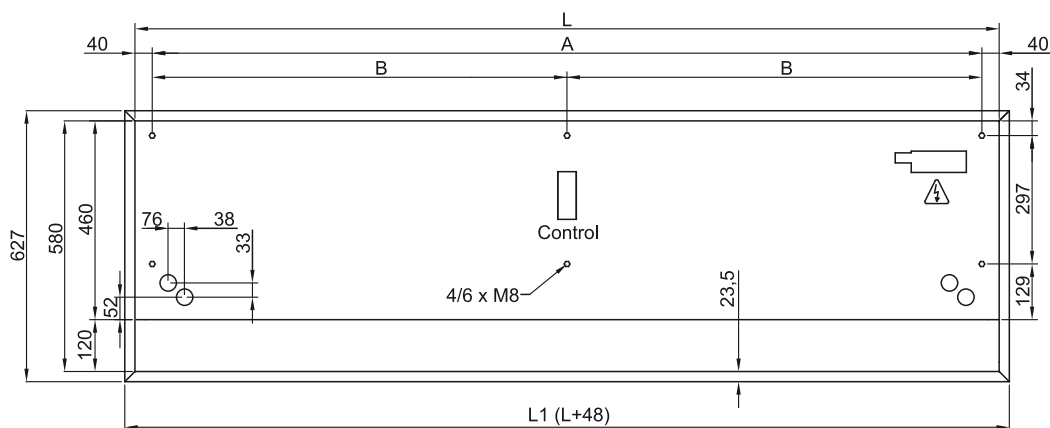

Matmenys

	L	L1	A	B
Recessed Dam 1000	1000	1048	920	-
Recessed Dam 1500	1500	1548	1420	710
Recessed Dam 2000	2000	2048	1920	960
Recessed Dam 2500	2500	2548	2420	1210