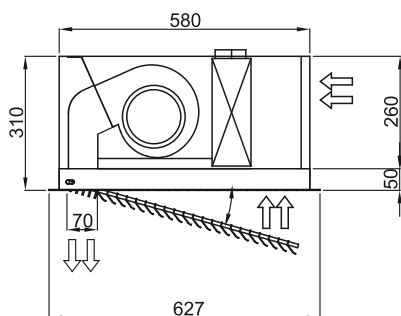

Modelis	(m ³ /h)	(m)
---------	---------------------	-----

RDAM ECM 1000 VRV8-DA	5/8" - 3/8"	
RDAM ECM 1500 VRV12-DA	5/8" - 3/8"	
RDAM ECM 2000 VRV16-DA	5/8" - 3/8"	
RDAM ECM 2000 VRV19-DA	3/4" - 3/8"	
RDAM ECM 2500 VRV21-DA	3/4" - 3/8"	
RDAM ECM 2500 VRV24-DA	3/4" - 3/8"	
RDAM ECG 1000 VRV10-DA	5/8" - 3/8"	
RDAM ECG 1500 VRV13-DA	5/8" - 3/8"	
RDAM ECG 1500 VRV15-DA	5/8" - 3/8"	
RDAM ECG 2000 VRV20-DA	3/4" - 3/8"	
RDAM ECG 2000 VRV24-DA	3/4" - 3/8"	
RDAM ECG 2500 VRV25-DA	3/4" - 3/8"	
RDAM ECG 2500 VRV29-DA	7/8" - 3/8"	

Matmenys

	L	L1	A	B
Recessed Dam 1000	1000	1048	920	-
Recessed Dam 1500	1500	1548	1420	710
Recessed Dam 2000	2000	2048	1920	960
Recessed Dam 2500	2500	2548	2420	1210