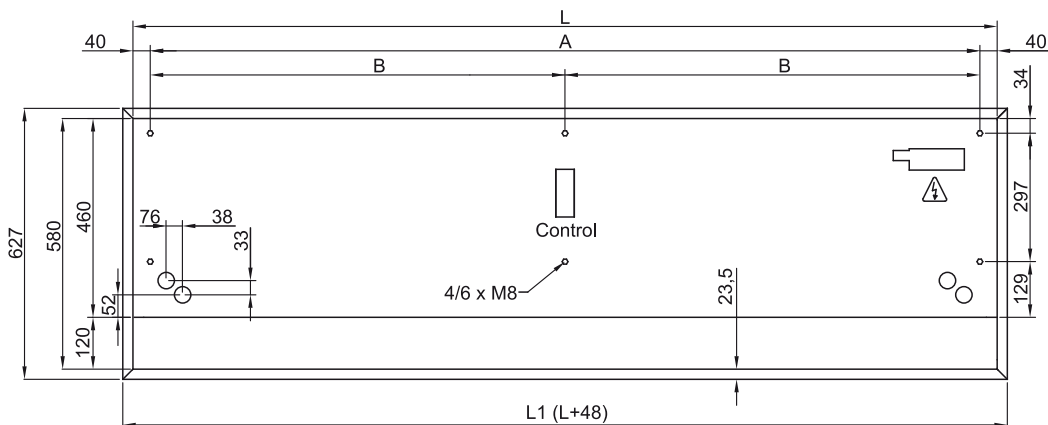

Matmenys

	L	L1	A	B
Recessed Dam 1000	1000	1048	920	-
Recessed Dam 1500	1500	1548	1420	710
Recessed Dam 2000	2000	2048	1920	960
Recessed Dam 2500	2500	2548	2420	1210