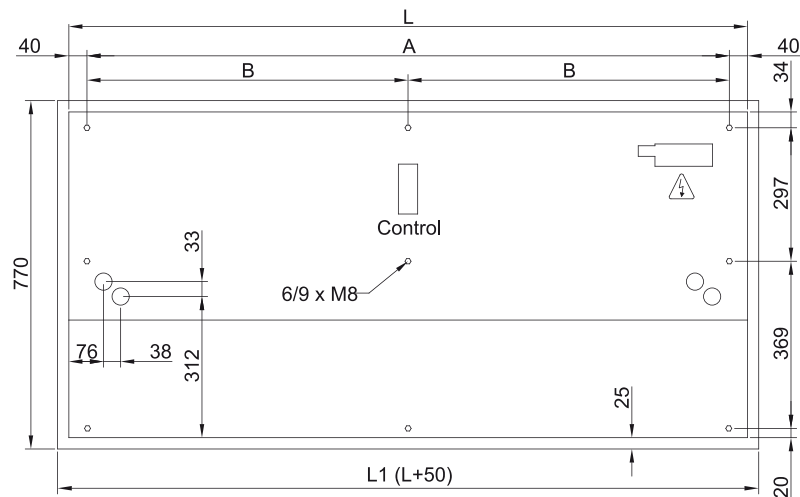

Modelis	(m³/h)	(m)

RECG 1500 DX15-DA	5/8" - 3/8"	
RECG 1500 DX13-DA	5/8" - 3/8"	
RECG 2000 DX24-DA	3/4" - 3/8"	
RECG 2500 DX25-DA	3/4" - 3/8"	
RECG 2500 DX29-DA	7/8" - 3/8"	

Modelis	(m³/h)	(m)

RECM 1000 VRV8-DA	5/8" - 3/8"	
RECM 1500 VRV12-DA	5/8" - 3/8"	
RECM 2000 VRV16-DA	5/8" - 3/8"	
RECM 2000 VRV19-DA	3/4" - 3/8"	
RECM 2500 VRV21-DA	3/4" - 3/8"	
RECM 2500 VRV24-DA	3/4" - 3/8"	
RECG 1000 VRV10-DA	5/8" - 3/8"	
RECG 1500 VRV13-DA	5/8" - 3/8"	
RECG 1500 VRV15-DA	5/8" - 3/8"	
RECG 2000 VRV20-DA	3/4" - 3/8"	
RECG 2000 VRV24-DA	3/4" - 3/8"	
RECG 2500 VRV25-DA	3/4" - 3/8"	
RECG 2500 VRV29-DA	7/8" - 3/8"	

Matmenys

	L	L1	A	B
Recessed Windbox 1000	1000	1050	920	-
Recessed Windbox 1500	1500	1550	1420	710
Recessed Windbox 2000	2000	1550	1920	960
Recessed Windbox 2500	2500	2550	2420	1210