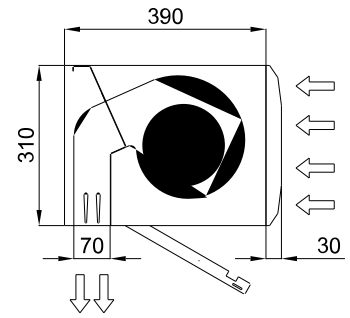

60Hz

Modelis	(m ³ /h)	(m)
KSB 1000 A	3,5-5	
KSB 1500 A	3,5-5	
KSB 2000 A	3,5-5	
KSB 2500 A	3,5-5	
KSB 3000 A	3,5-5	

Matmenys

View from the top / Vista superior

Lateral View / Vista Lateral

View from the bottom / Vista inferior