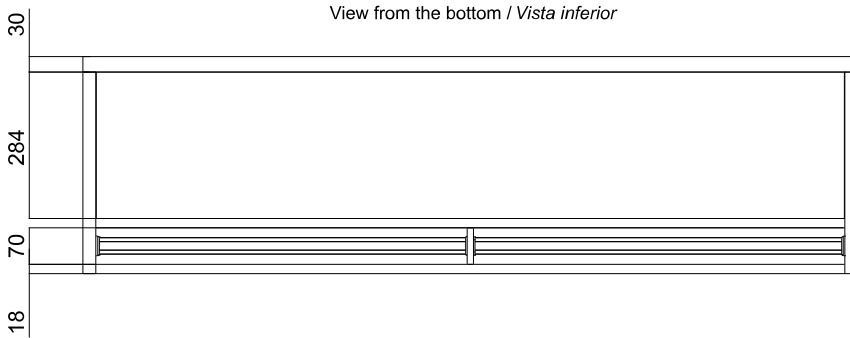

60Hz

Modelis	(m ³ /h)	(m)
KSB 1000 A	3,5-5	
KSB 1500 A	3,5-5	
KSB 2000 A	3,5-5	
KSB 2500 A	3,5-5	
KSB 3000 A	3,5-5	

Matmenys

View from the top / Vista superior

Lateral View / Vista Lateral

View from the bottom / Vista inferior

L	A	B
1000	920	-
1500	1420	710
2000	1920	960
2500	2420	1210
3000	2920	1460