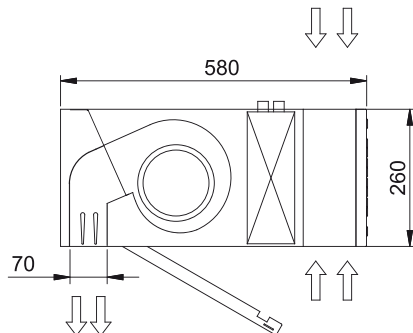

Modelis	(m <sup>3</sup> /h)	(m)
---------	---------------------	-----

DAM ECM 1000 VRV8-DA	5/8" - 3/8"	
DAM ECM 1500 VRV12-DA	5/8" - 3/8"	
DAM ECM 2000 VRV16-DA	5/8" - 3/8"	
DAM ECM 2000 VRV19-DA	3/4" - 3/8"	
DAM ECM 2500 VRV21-DA	3/4" - 3/8"	
DAM ECM 2500 VRV24-DA	3/4" - 3/8"	
DAM ECM 3000 VRV26-DA	3/4" - 3/8"	
DAM ECM 3000 VRV30-DA	7/8" - 3/8"	
DAM ECG 1000 VRV10-DA	5/8" - 3/8"	
DAM ECG 1500 VRV13-DA	5/8" - 3/8"	
DAM ECG 1500 VRV15-DA	5/8" - 3/8"	
DAM ECG 2000 VRV20-DA	3/4" - 3/8"	
DAM ECG 2000 VRV24-DA	3/4" - 3/8"	
DAM ECG 2500 VRV25-DA	3/4" - 3/8"	
DAM ECG 2500 VRV29-DA	7/8" - 3/8"	
DAM ECG 3000 VRV29-DA	7/8" - 3/8"	
DAM ECG 3000 VRV34-DA	7/8" - 3/8"	

Matmenys

L	A	B
1000	920	-
1500	1420	710
2000	1920	960
2500	2420	1210
3000	2920	1460