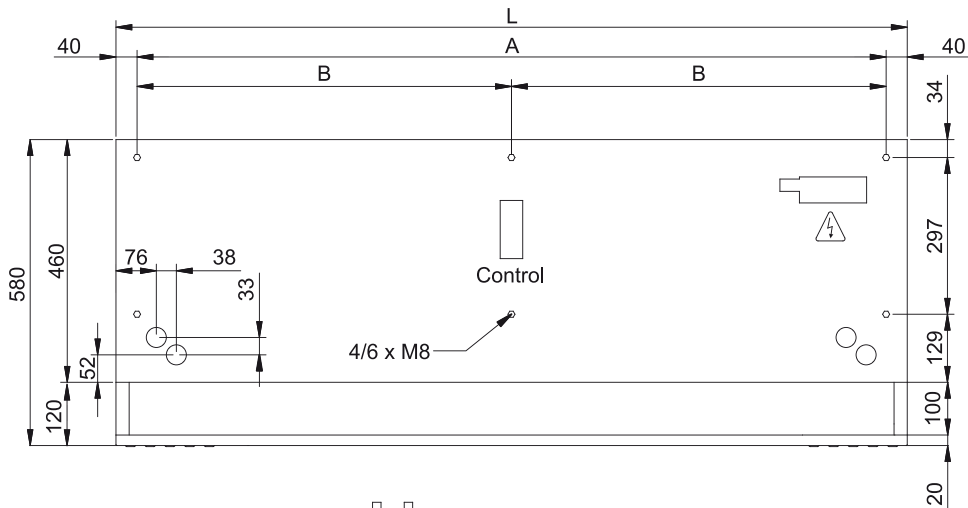

Modelis	(m <sup>3</sup> /h)	(m)
---------	---------------------	-----

DAM ECM 1000 VRV8-DA	5/8" - 3/8"	
DAM ECM 1500 VRV12-DA	5/8" - 3/8"	
DAM ECM 2000 VRV16-DA	5/8" - 3/8"	
DAM ECM 2000 VRV19-DA	3/4" - 3/8"	
DAM ECM 2500 VRV21-DA	3/4" - 3/8"	
DAM ECM 2500 VRV24-DA	3/4" - 3/8"	
DAM ECM 3000 VRV26-DA	3/4" - 3/8"	
DAM ECM 3000 VRV30-DA	7/8" - 3/8"	
DAM ECG 1000 VRV10-DA	5/8" - 3/8"	
DAM ECG 1500 VRV13-DA	5/8" - 3/8"	
DAM ECG 1500 VRV15-DA	5/8" - 3/8"	
DAM ECG 2000 VRV20-DA	3/4" - 3/8"	
DAM ECG 2000 VRV24-DA	3/4" - 3/8"	
DAM ECG 2500 VRV25-DA	3/4" - 3/8"	
DAM ECG 2500 VRV29-DA	7/8" - 3/8"	
DAM ECG 3000 VRV29-DA	7/8" - 3/8"	
DAM ECG 3000 VRV34-DA	7/8" - 3/8"	

Matmenys

L	A	B
1000	920	-
1500	1420	710
2000	1920	960
2500	2420	1210
3000	2920	1460