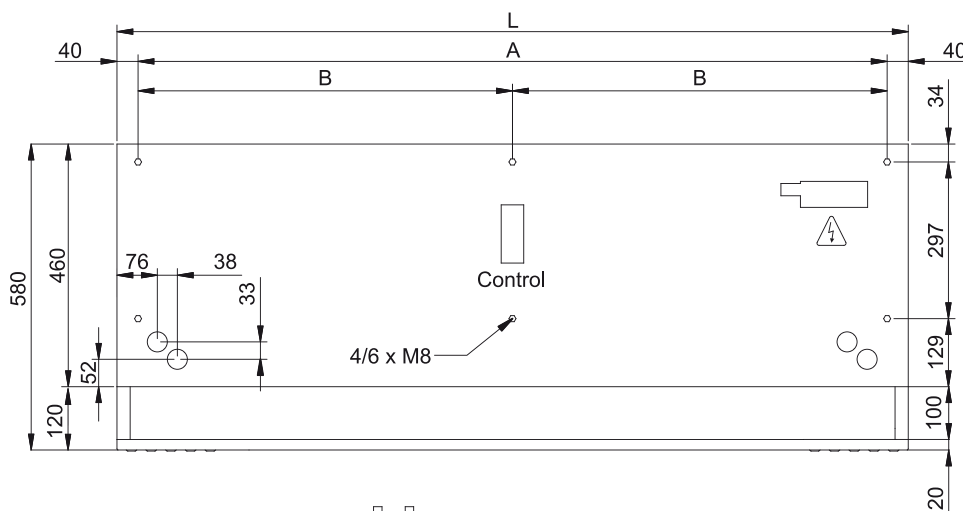

Modelis	(m ³ /h)	(m)
DAM ECM 1000 VRF8-LG	5/8" - 3/8"	
DAM ECM 1500 VRF12-LG	5/8" - 3/8"	
DAM ECM 2000 VRF16-LG	5/8" - 3/8"	
DAM ECM 2000 VRF19-LG	1" - 3/8"	
DAM ECM 2500 VRF24-LG	1" - 3/8"	
DAM ECM 2500 VRF21-LG	1" - 3/8"	
DAM ECM 3000 VRF26-LG	7/8" - 1/2"	
DAM ECG 1000 VRF10-LG	5/8" - 3/8"	
DAM ECG 1500 VRF15-LG	5/8" - 3/8"	
DAM ECG 2000 VRF24-LG	1" - 3/8"	
DAM ECG 2000 VRF20-LG	1	
DAM ECG 2500 VRF25-LG	7/8" - 1/2"	
DAM ECG 2500 VRF29-LG	7/8" - 1/2"	
DAM ECG 3000 VRF29-LG	7/8" - 1/2"	
DAM ECG 3000 VRF34-LG	7/8" - 1/2"	

Matmenys

L	A	B
1000	920	-
1500	1420	710
2000	1920	960
2500	2420	1210
3000	2920	1460