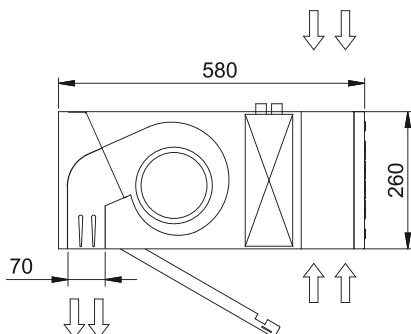

Modelis	(m ³ /h)	(m)
DAM ECM 1000 VRF8-LG	5/8" - 3/8"	
DAM ECM 1500 VRF12-LG	5/8" - 3/8"	
DAM ECM 2000 VRF16-LG	5/8" - 3/8"	
DAM ECM 2000 VRF19-LG	1" - 3/8"	
DAM ECM 2500 VRF24-LG	1" - 3/8"	
DAM ECM 2500 VRF21-LG	1" - 3/8"	
DAM ECM 3000 VRF26-LG	7/8" - 1/2"	
DAM ECG 1000 VRF10-LG	5/8" - 3/8"	
DAM ECG 1500 VRF15-LG	5/8" - 3/8"	
DAM ECG 2000 VRF24-LG	1" - 3/8"	
DAM ECG 2000 VRF20-LG	1	
DAM ECG 2500 VRF25-LG	7/8" - 1/2"	
DAM ECG 2500 VRF29-LG	7/8" - 1/2"	
DAM ECG 3000 VRF29-LG	7/8" - 1/2"	
DAM ECG 3000 VRF34-LG	7/8" - 1/2"	

Matmenys

L	A	B
1000	920	-
1500	1420	710
2000	1920	960
2500	2420	1210
3000	2920	1460