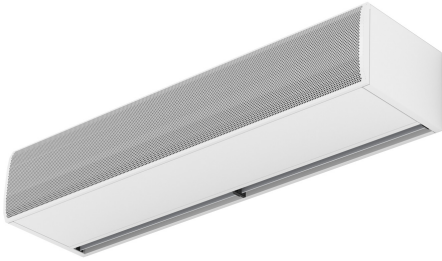

## Charakteristika

Šios oro užuolaidos, specialiai naudojamos esant dideliam šalčiui ir (arba) drėgmei ir (arba) korozijai. „KOOL“ yra kompaktiškos ir mažo dydžio oro užuolaidos, kurių dizainas yra nesenstantis ir gražus. Oro išleidimo konstrukcijos dėka, KOOL oro užuolaidos užtikrina mažą turbulenciją ir didelio greičio oro srovę, taip efektyviai atskirdamos erdves su dideliais temperatūrų skirtumais.

- Specially recommended in applications with extrem cold and/or humidity and/or corrosion conditions.
- Self-supporting casing construction made of galvanized steel plate, finished in structural epoxy-polyester painting white colour RAL9016 as standard. Other colours or stainless steel are available on request.
- Large faceted inlet grille avoiding intensive maintenance. Also available with flat micro-perforated inlet grille, more elegant for commercial doors where heating is not needed.
- Anodized aluminium outlet vanes, airfoil shaped, adjustable from 0 to 15° each side.
- Double-inlet centrifugal fans driven by an external rotor motor and low noise level with special IP55 protection made by: sealed bearings, encapsulate stator and wire sealed with silicone. 5-speed selector.
- Includes IP55 waterproof case for electronic components and transformer and all wire connections, including IP68 press releases.
- **IMPORTANT:** The electronic and transformer waterproof case cannot be assembled inside the air curtain. The customer should look for a place outside the air curtain. The dimensions of this case are 170x225x150mm.
- Includes Plug&Play control with 7m RJ45 cable and infrared remote control.  
Optional: Clever control (programmable, automatic, intelligent, energy saving, Modbus RTU for BMS...)