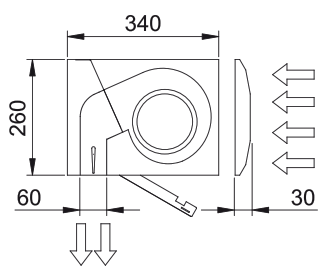

- Specially recommended in applications with extrem cold and/or humidity and/or corrosion conditions.
- Self-supporting casing construction made of galvanized steel plate, finished in structural epoxy-polyester painting white colour RAL9016 as standard. Other colours or stainless steel are available on request.
- Large faceted inlet grille avoiding intensive maintenance. Also available with flat micro-perforated inlet grille, more elegant for commercial doors where heating is not needed.
- Anodized aluminium outlet vanes, airfoil shaped, adjustable from 0 to 15° each side.
- Double-inlet centrifugal fans driven by an external rotor motor and low noise level with special IP55 protection made by: sealed bearings, encapsulate stator and wire sealed with silicone. 5-speed selector.
- Includes IP55 waterproof case for electronic components and transformer and all wire connections, including IP68 press releases.
- **IMPORTANT:** The electronic and transformer waterproof case cannot be assembled inside the air curtain. The customer should look for a place outside the air curtain. The dimensions of this case are 170x225x150mm.
- Includes Plug&Play control with 7m RJ45 cable and infrared remote control.  
Optional: Clever control (programmable, automatic, intelligent, energy saving, Modbus RTU for BMS...)

Matmenys

L	A	B
1000	920	-
1500	1420	710
2000	1920	960
2500	2420	1210
3000	2920	1460