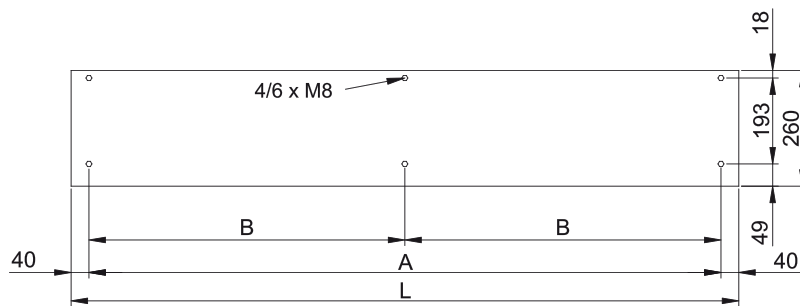

- Specially recommended in applications with extrem cold and/or humidity and/or corrosion conditions.
- Self-supporting casing construction made of galvanized steel plate, finished in structural epoxy-polyester painting white colour RAL9016 as standard. Other colours or stainless steel are available on request.
- Large faceted inlet grille avoiding intensive maintenance. Also available with flat micro-perforated inlet grille, more elegant for commercial doors where heating is not needed.
- Anodized aluminium outlet vanes, airfoil shaped, adjustable from 0 to 15° each side.
- Double-inlet centrifugal fans driven by an external rotor motor and low noise level with special IP55 protection made by: sealed bearings, encapsulate stator and wire sealed with silicone. 5-speed selector.
- Includes IP55 waterproof case for electronic components and transformer and all wire connections, including IP68 press releases.
- **IMPORTANT:** The electronic and transformer waterproof case cannot be assembled inside the air curtain. The customer should look for a place outside the air curtain. The dimensions of this case are 170x225x150mm.
- Includes Plug&Play control with 7m RJ45 cable and infrared remote control.  
Optional: Clever control (programmable, automatic, intelligent, energy saving, Modbus RTU for BMS...)

## Specifikacija

50Hz

Modelis	(m <sup>3</sup> /h)	(m)
KM 1000 A IP55	2,5-3,5	
KM 1500 A IP55	2,5-3,5	
KM 2000 A IP55	2,5-3,5	
KM 2500 A IP55	2,5-3,5	
KM 3000 A IP55	2,5-3,5	
KG 1000 A IP55	3-4	
KG 1500 A IP55	3-4	
KG 2000 A IP55	3-4	
KG 2500 A IP55	3-4	
KG 3000 A IP55	3-4	

Matmenys

L	A	B
1000	920	-
1500	1420	710
2000	1920	960
2500	2420	1210
3000	2920	1460