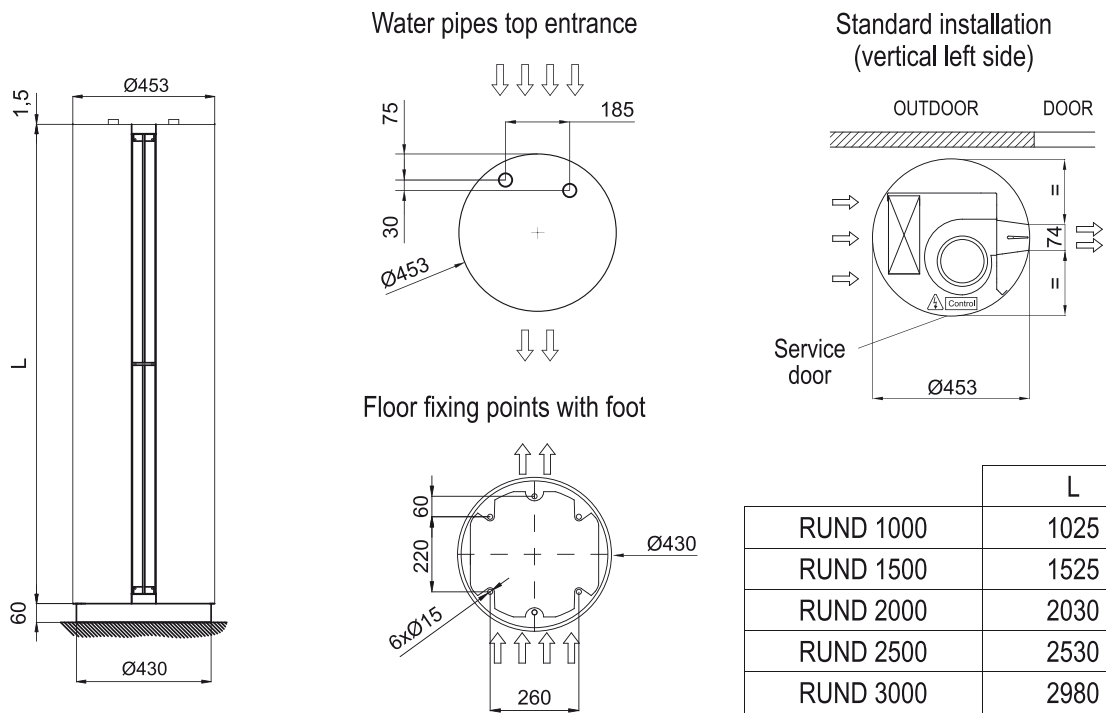

Modelis	(m³/h)	(m)
RUND ECG 2500 DX29-DA	7/8" - 1/2"	
RUND ECG 3000 DX34-DA	7/8" - 1/2"	

Modelis	(m³/h)	(m)
RUND ECG 1000 VRV10-DA	5/8" - 3/8"	
RUND ECG 1500 VRV13-DA	5/8" - 3/8"	
RUND ECG 1500 VRV15-DA	5/8" - 3/8"	
RUND ECG 2000 VRV20-DA	3/4" - 3/8"	
RUND ECG 2000 VRV24-DA	3/4" - 3/8"	
RUND ECG 2500 VRV25-DA	3/4" - 3/8"	
RUND ECG 2500 VRV29-DA	7/8" - 3/8"	
RUND ECG 3000 VRV29-DA	7/8" - 3/8"	
RUND ECG 3000 VRV34-DA	7/8" - 3/8"	

Matmenys

	L
RUND 1000	1025
RUND 1500	1525
RUND 2000	2030
RUND 2500	2530
RUND 3000	2980