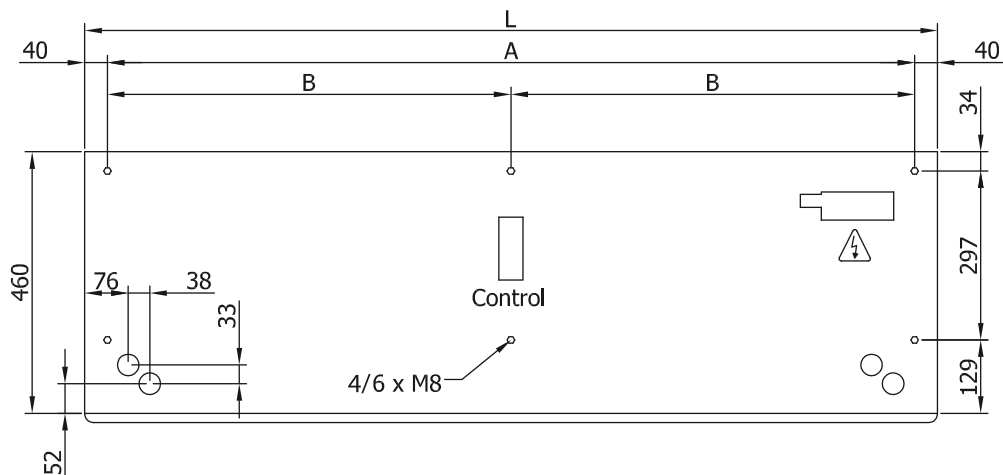

Modelis	(m ³ /h)	(m)
ECM 1000 VRV8-DA	5/8" - 3/8"	
ECM 1500 VRV12-DA	5/8" - 3/8"	
ECM 2000 VRV16-DA	5/8" - 3/8"	
ECM 2000 VRV19-DA	3/4" - 3/8"	
ECM 2500 VRV21-DA	3/4" - 3/8"	
ECM 2500 VRV24-DA	3/4" - 3/8"	
ECM 3000 VRV26-DA	3/4" - 3/8"	
ECM 3000 VRV30-DA	7/8" - 3/8"	
ECG 1000 VRV10-DA	5/8" - 3/8"	
ECG 1500 VRV13-DA	5/8" - 3/8"	
ECG 1500 VRV15-DA	5/8" - 3/8"	
ECG 2000 VRV20-DA	3/4" - 3/8"	
ECG 2000 VRV24-DA	3/4" - 3/8"	
ECG 2500 VRV25-DA	3/4" - 3/8"	
ECG 2500 VRV29-DA	7/8" - 3/8"	
ECG 3000 VRV29-DA	7/8" - 3/8"	
ECG 3000 VRV34-DA	7/8" - 3/8"	

Matmenys

L	A	B
1000	920	-
1500	1420	710
2000	1920	960
2500	2420	1210
3000	2920	1460