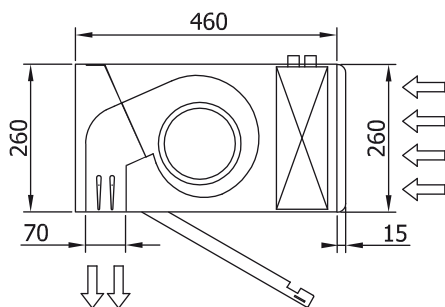

Specifikacija

50Hz

Modelis	(m <sup>3</sup> /h)	(m)
ECM 1500 DX13-DA	5/8" - 3/8"	
ECM 2000 DX18-DA	3/4" - 3/8"	
ECM 2000 DX16-DA	5/8" - 3/8"	
ECM 2500 DX24-DA	3/4" - 3/8"	
ECM 3000 DX25-DA	3/4" - 3/8"	
ECG 1000 DX10-DA	5/8" - 3/8"	
ECG 1500 DX15-DA	5/8" - 3/8"	
ECG 1500 DX13-DA	5/8" - 3/8"	
ECG 2000 DX24-DA	3/4" - 3/8"	
ECG 2500 DX25-DA	3/4" - 3/8"	
ECG 2500 DX29-DA	7/8" - 3/8"	
ECG 3000 DX32-DA	7/8" - 3/8"	

Modelis	(m <sup>3</sup> /h)	(m)
ECM 1000 VRV8-DA	5/8" - 3/8"	
ECM 1500 VRV12-DA	5/8" - 3/8"	
ECM 2000 VRV16-DA	5/8" - 3/8"	
ECM 2000 VRV19-DA	3/4" - 3/8"	
ECM 2500 VRV21-DA	3/4" - 3/8"	
ECM 2500 VRV24-DA	3/4" - 3/8"	
ECM 3000 VRV26-DA	3/4" - 3/8"	
ECM 3000 VRV30-DA	7/8" - 3/8"	
ECG 1000 VRV10-DA	5/8" - 3/8"	
ECG 1500 VRV13-DA	5/8" - 3/8"	
ECG 1500 VRV15-DA	5/8" - 3/8"	
ECG 2000 VRV20-DA	3/4" - 3/8"	
ECG 2000 VRV24-DA	3/4" - 3/8"	
ECG 2500 VRV25-DA	3/4" - 3/8"	
ECG 2500 VRV29-DA	7/8" - 3/8"	
ECG 3000 VRV29-DA	7/8" - 3/8"	
ECG 3000 VRV34-DA	7/8" - 3/8"	

Matmenys

L	A	B
1000	920	-
1500	1420	710
2000	1920	960
2500	2420	1210
3000	2920	1460