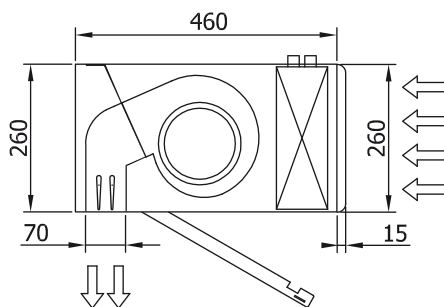

Modelis	(m ³ /h)	(m)
ECM 1000 VRV8-DA	5/8" - 3/8"	
ECM 1500 VRV12-DA	5/8" - 3/8"	
ECM 2000 VRV16-DA	5/8" - 3/8"	
ECM 2000 VRV19-DA	3/4" - 3/8"	
ECM 2500 VRV21-DA	3/4" - 3/8"	
ECM 2500 VRV24-DA	3/4" - 3/8"	
ECM 3000 VRV26-DA	3/4" - 3/8"	
ECM 3000 VRV30-DA	7/8" - 3/8"	
ECG 1000 VRV10-DA	5/8" - 3/8"	
ECG 1500 VRV13-DA	5/8" - 3/8"	
ECG 1500 VRV15-DA	5/8" - 3/8"	
ECG 2000 VRV20-DA	3/4" - 3/8"	
ECG 2000 VRV24-DA	3/4" - 3/8"	
ECG 2500 VRV25-DA	3/4" - 3/8"	
ECG 2500 VRV29-DA	7/8" - 3/8"	
ECG 3000 VRV29-DA	7/8" - 3/8"	
ECG 3000 VRV34-DA	7/8" - 3/8"	

Matmenys

L	A	B
1000	920	-
1500	1420	710
2000	1920	960
2500	2420	1210
3000	2920	1460