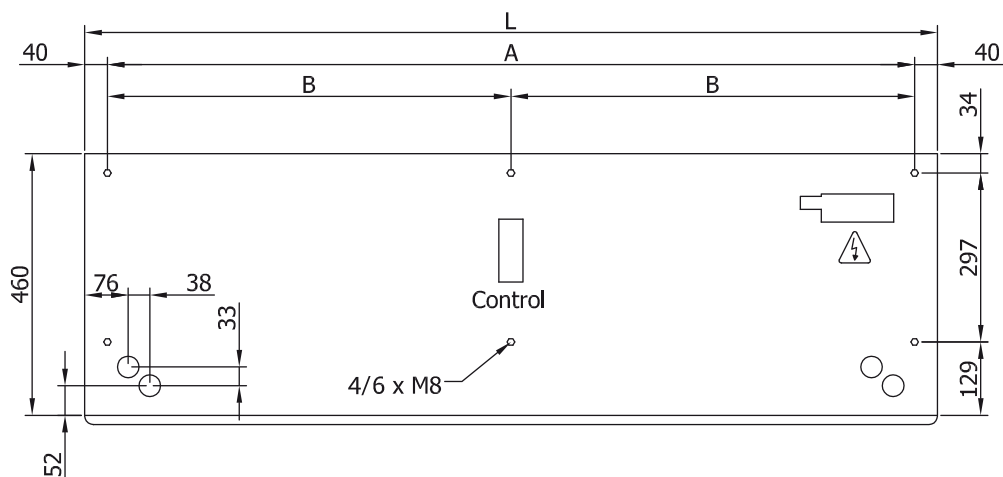

Specifikacija

50Hz

Modelis	(m <sup>3</sup> /h)	(m)
ECM 1500 DX13-DA	5/8" - 3/8"	
ECM 2000 DX18-DA	3/4" - 3/8"	
ECM 2000 DX16-DA	5/8" - 3/8"	
ECM 2500 DX24-DA	3/4" - 3/8"	
ECM 3000 DX25-DA	3/4" - 3/8"	
ECG 1000 DX10-DA	5/8" - 3/8"	
ECG 1500 DX15-DA	5/8" - 3/8"	
ECG 1500 DX13-DA	5/8" - 3/8"	
ECG 2000 DX24-DA	3/4" - 3/8"	
ECG 2500 DX25-DA	3/4" - 3/8"	
ECG 2500 DX29-DA	7/8" - 3/8"	
ECG 3000 DX32-DA	7/8" - 3/8"	

Modelis	(m <sup>3</sup> /h)	(m)
ECM 1000 VRV8-DA	5/8" - 3/8"	
ECM 1500 VRV12-DA	5/8" - 3/8"	
ECM 2000 VRV16-DA	5/8" - 3/8"	
ECM 2000 VRV19-DA	3/4" - 3/8"	
ECM 2500 VRV21-DA	3/4" - 3/8"	
ECM 2500 VRV24-DA	3/4" - 3/8"	
ECM 3000 VRV26-DA	3/4" - 3/8"	
ECM 3000 VRV30-DA	7/8" - 3/8"	
ECG 1000 VRV10-DA	5/8" - 3/8"	
ECG 1500 VRV13-DA	5/8" - 3/8"	
ECG 1500 VRV15-DA	5/8" - 3/8"	
ECG 2000 VRV20-DA	3/4" - 3/8"	
ECG 2000 VRV24-DA	3/4" - 3/8"	
ECG 2500 VRV25-DA	3/4" - 3/8"	
ECG 2500 VRV29-DA	7/8" - 3/8"	
ECG 3000 VRV29-DA	7/8" - 3/8"	
ECG 3000 VRV34-DA	7/8" - 3/8"	

Matmenys

L	A	B
1000	920	-
1500	1420	710
2000	1920	960
2500	2420	1210
3000	2920	1460