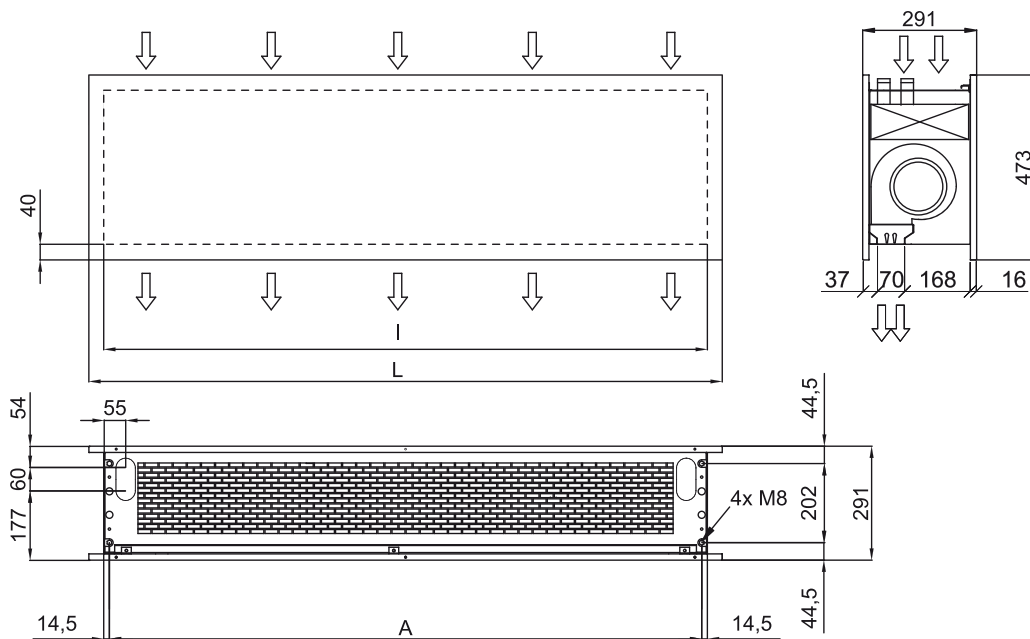

Specifikacija

50Hz

Modelis	(m ³ /h)	(m)
ZEN ECG 1000 DX10-DA	5/8" - 3/8"	
ZEN ECG 1500 DX13-DA	5/8" - 3/8"	
ZEN ECG 1500 DX15-DA	5/8" - 3/8"	
ZEN ECG 2000 DX24-DA	3/4" - 3/8"	
ZEN ECG 2500 DX25-DA	3/4" - 3/8"	
ZEN ECG 2500 DX29-DA	7/8" - 3/8"	

Modelis	(m ³ /h)	(m)
ZEN ECG 1000 VRV10-DA	5/8" - 3/8"	
ZEN ECG 1500 VRV13-DA	5/8" - 3/8"	
ZEN ECG 1500 VRV15-DA	5/8" - 3/8"	
ZEN ECG 2000 VRV20-DA	3/4" - 3/8"	
ZEN ECG 2000 VRV24-DA	3/4" - 3/8"	
ZEN ECG 2500 VRV25-DA	3/4" - 3/8"	
ZEN ECG 2500 VRV29-DA	7/8" - 3/8"	

Matmenys

	L	I	A
Zen 1000	1220	1140	1115
Zen 1500	1620	1544	1515
Zen 2000	2120	2044	2015
Zen 2500	2620	2544	2515