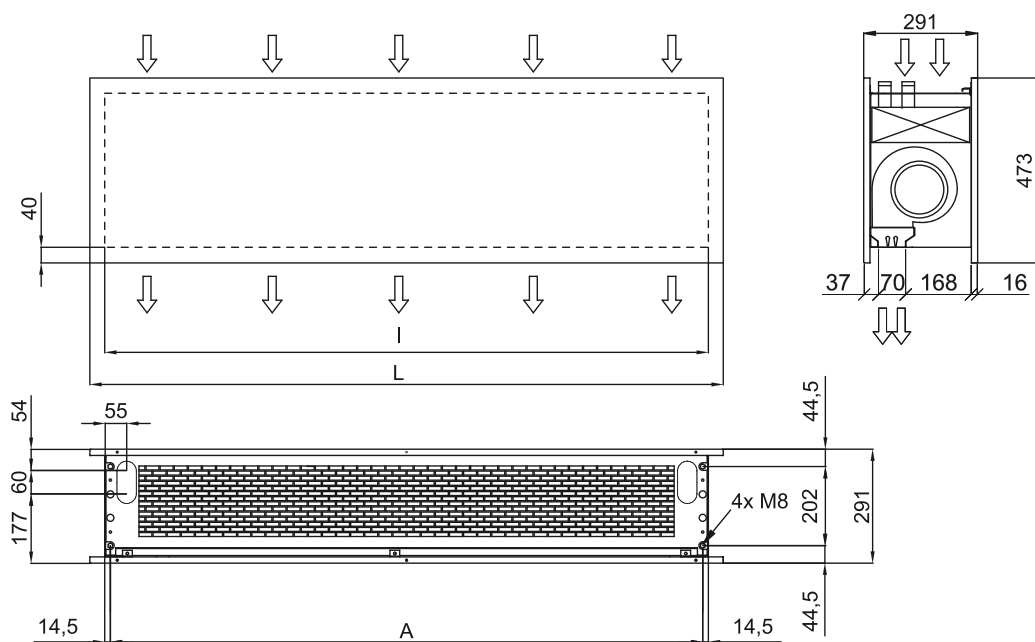

Modelis	(m³/h)	(m)
ZEN ECG 1000 VRV10-DA	5/8" - 3/8"	
ZEN ECG 1500 VRV13-DA	5/8" - 3/8"	
ZEN ECG 1500 VRV15-DA	5/8" - 3/8"	
ZEN ECG 2000 VRV20-DA	3/4" - 3/8"	
ZEN ECG 2000 VRV24-DA	3/4" - 3/8"	
ZEN ECG 2500 VRV25-DA	3/4" - 3/8"	
ZEN ECG 2500 VRV29-DA	7/8" - 3/8"	

Matmenys

	L	I	A
Zen 1000	1220	1140	1115
Zen 1500	1620	1544	1515
Zen 2000	2120	2044	2015
Zen 2500	2620	2544	2515